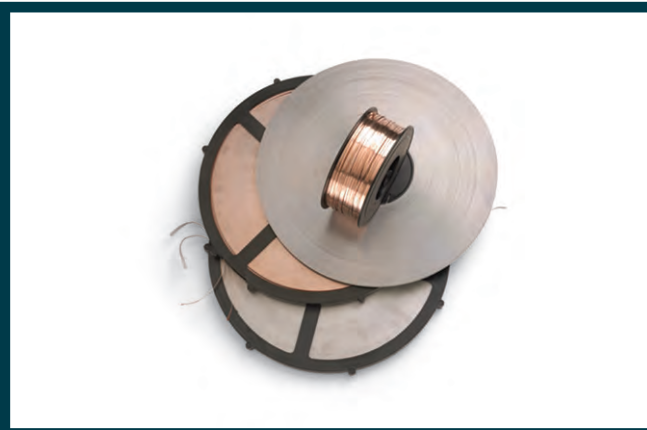

SEV-REND® | HIGH-PERFORMANCE PACKAGING

www.sev-rend.com

618-301-4130

TAGS

- Equipment Compatibility: Affeldt / C-Pack / Daumar / Giro / Newtec / Sorma
- Direct thermal and thermal transfer printing allows you to change critical packaging information on demand, including: Sell-by date; Country of origin; UPC (bar code); Net weight
- Wineglass Tags - Qty. per Roll: 1,500-2,000 per roll | Max OD: 13" | Rolls/Box: 6 - 8
- Clip-to-Clip Tags - Qty. / Roll: 1,000-4,000 per roll | Max OD: 13" | Rolls/Box: 4 - 5
- Max Cases / Pallet: 45
- Min Order Qty.: 50,000 units
- Various Materials Available
- Printing on one or both sides

SR-FILM

- Equipment Compatibility: Affeldt / C-Pack / Daumar / Giro / Jasa / Sorma
- Recyclable
- Eye-catching custom graphics
- Solid stock colors available
- 2 Rolls per case - Cases contain fronts and backs together for ease of inventory management.
- 1200 meters per roll
- 72, 90, or 108 rolls per pallet - Depending on film width
- Header Film - 14" OD | 600, 800, or 1,000 meters per roll | Stock Colors: Solid Green, Dark Green, Emerald Green, Purple, and Black | Matte finish available

SOF-NET

- Compatible with Industry Bagging and Clipping Equipment
- Light packaging that is strong and durable
- Recyclable 100% Polyethylene
- 1,000 & 1,750 meter rolls
- 99,000 & 94,500 meter pallets
- Stock Colors: Orange, Tangerine, Red, Dark Green, Purple, White, Emerald Green, & Light Green
- Custom colors available
- Ship within 24 hours of order placement (based on availability)